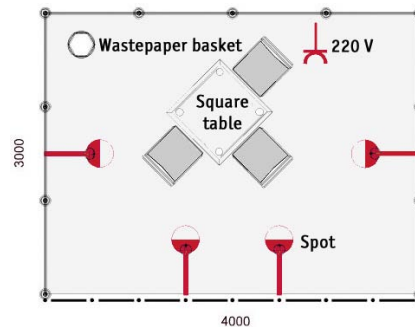

## 7.2.1 Package price

(incl. net surface price)

for shell scheme booth  
one side open

Imigrantes Exposicoes, Sao Paulo / Brazil, 04 – 06 October 2011

**320,-**  
€/sqm

#### Stand assembly and dismantling including all ancillary expenses

- Covering the entire floor area of the booth with grey carpet
- Stand partition walls to the neighbouring booths, 250 cm high, Octanorm system, white
- One fascia **with lettering** at the aisle, incl. lettering, coloured black (without logo)

### Equipment

Area items in qm	12-17	18-23	24-29	30-35	36-...
Chair	3	6	6	9	9
Sideboard, lockable	0	0	1	1	1
Square table, 70 x 70 cm	1	1	2	2	3
Wastepaper basket	1	1	2	2	3
Spot	3-4	4-6	6-7	7-9	9-10
Socket	1	1	1	1	1