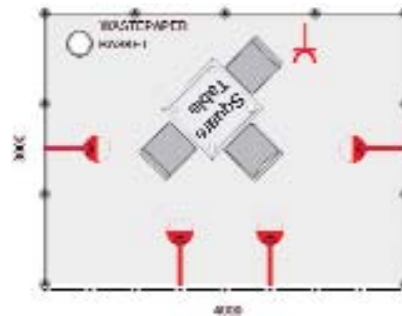

## 7.2.1 Package price

(incl. net surface price)

for shell scheme booth  
 one side open

**310-**  
€/qm

#### Stand assembly and dismantling including all ancillary expenses

- Covering the entire floor area of the booth with grey needle punch carpet
- Stand partition walls to the neighbouring booths, 250 cm high, Octanorm system, white
- One fascia **with lettering** at the aisle, held by aluminium modular system from top edge of booth, 33 cm high, white (10 letters, black – without logo)